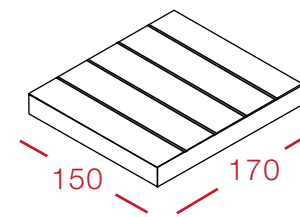

POSEIDON display

- N. 1 Base
- N. 1 Back frame
- N. 5 Plastic "C" watch holder

units = mm

PRODUCT DISPLAY

KIENZLE display

- N. 1 Base
- N. 1 Back frame
- N. 1 Small base with 4 grooves for plastic "C"
- N. 3 Stand alone cubes
- N. 7 Plastic "C" watch holder

units = mm