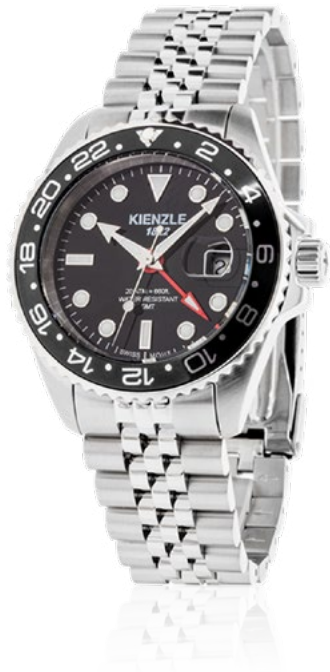

KG422B
0762179237969
Black bezel