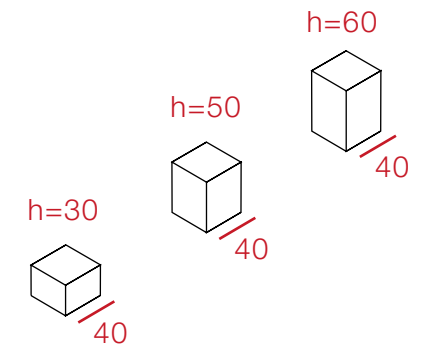

POSEIDON display

- N. 1 Base
- N. 1 Back frame
- N. 5 Plastic "C" watch holder

units = mm

PRODUCT DISPLAY

KIENZLE display

- N. 1 Base
- N. 1 Back frame
- N. 1 Small base with 4 grooves for plastic "C"
- N. 3 Stand alone cubes
- N. 7 Plastic "C" watch holder

units = mm