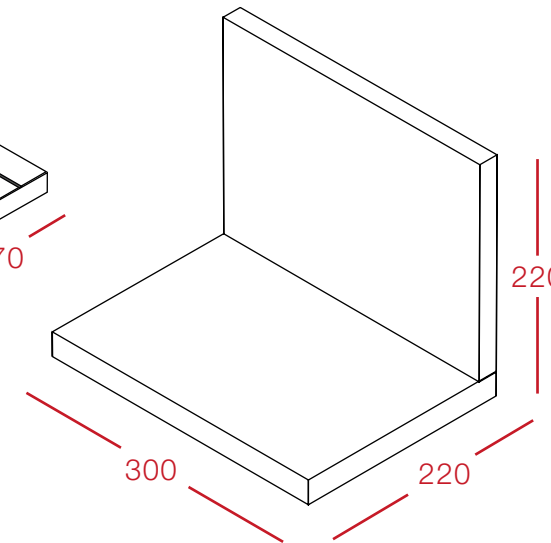

POSEIDON display

- N. 1 Base
- N. 1 Back frame
- N. 5 Plastic "C" watch holder

units = mm

PRODUCT DISPLAY

KIENZLE display

- N. 1 Base
- N. 1 Back frame
- N. 1 Small base with 4 grooves for plastic "C"
- N. 3 Stand alone cubes
- N. 7 Plastic "C" watch holder

units = mm