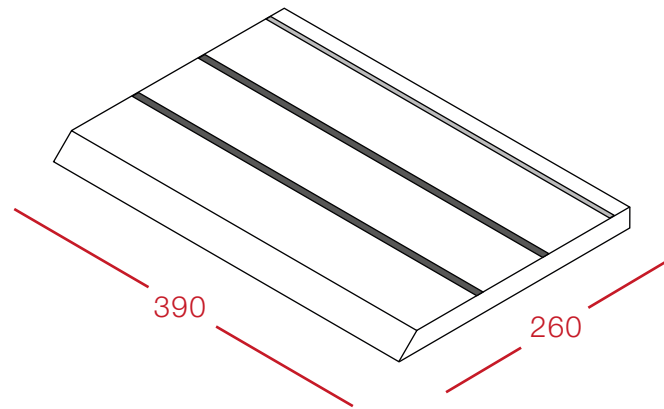

PACKAGING

Dimensions:
160 x 250 x 120 mm

Dimensions:
85 x 55 mm

WARRANTY CARD

PACKAGING

POSEIDON display

- N. 1 Base
- N. 1 Back frame
- N. 5 Plastic "C" watch holder

units = mm